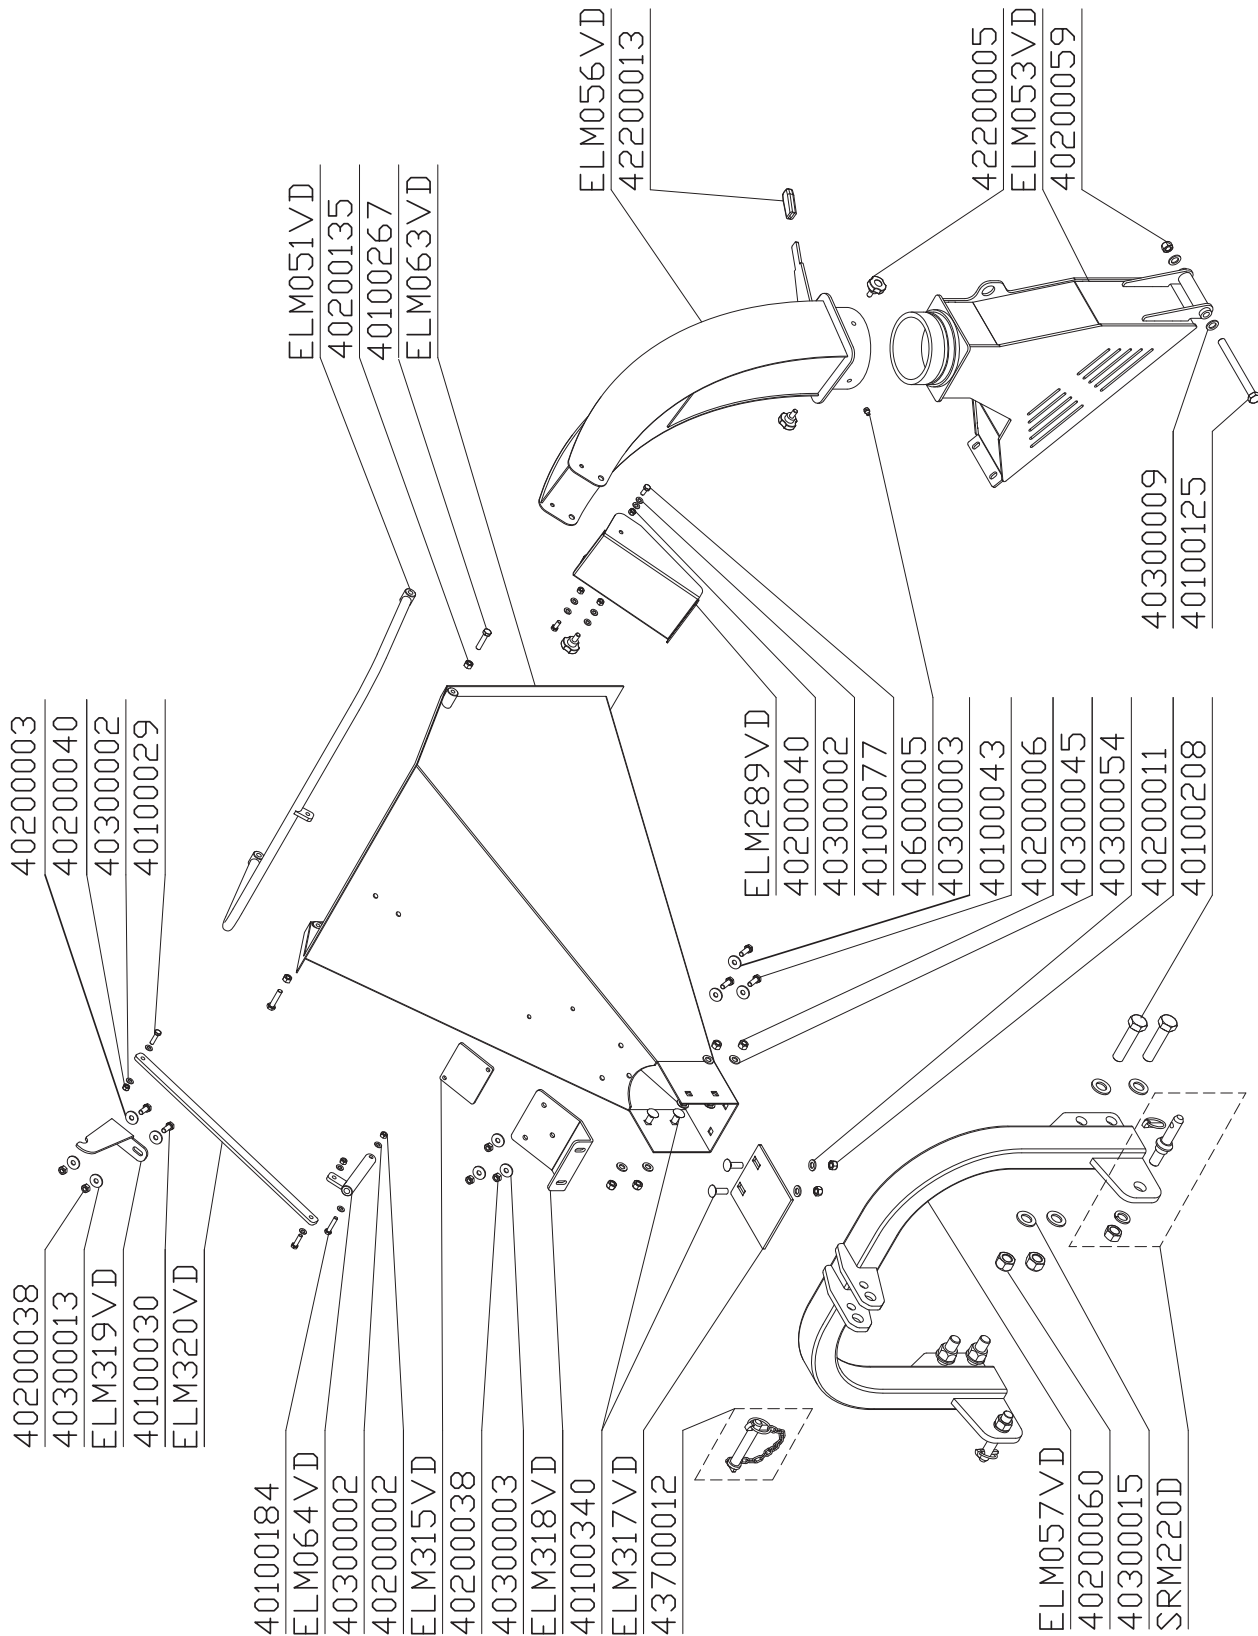

SCORPION

Biotrituratore
Shredder
Broyeur a Vegetaux

TRASMISSIONE - DRIVE TRAIN COMPONENTS - TRANSMISSION

SCORPION

Biotrituratore
Shredder
Broyeur a Vegetaux

TELAIO - FRAME - CHASSIS

SCORPION

Biotrituratore
Shredder
Broyeur a Vegetaux

TELAIO TRAMOGGIA - HOPPER FRAME - CHASSIS TREMIE

SCORPION

Biotrituratore
Shredder
Broyeur a Vegetaux

IMPIANTO IDRAULICO - HYDRAULIC PLANT - CIRCUIT HYDRAULIQUE

SCORPION

Biotrituratore
Shredder
Broyeur a Vegetaux

IMPIANTO IDRAULICO NO STRESS - NO STRESS HYDRAULIC PLANT - CIRCUIT HYDRAULIQUE NO STRESS