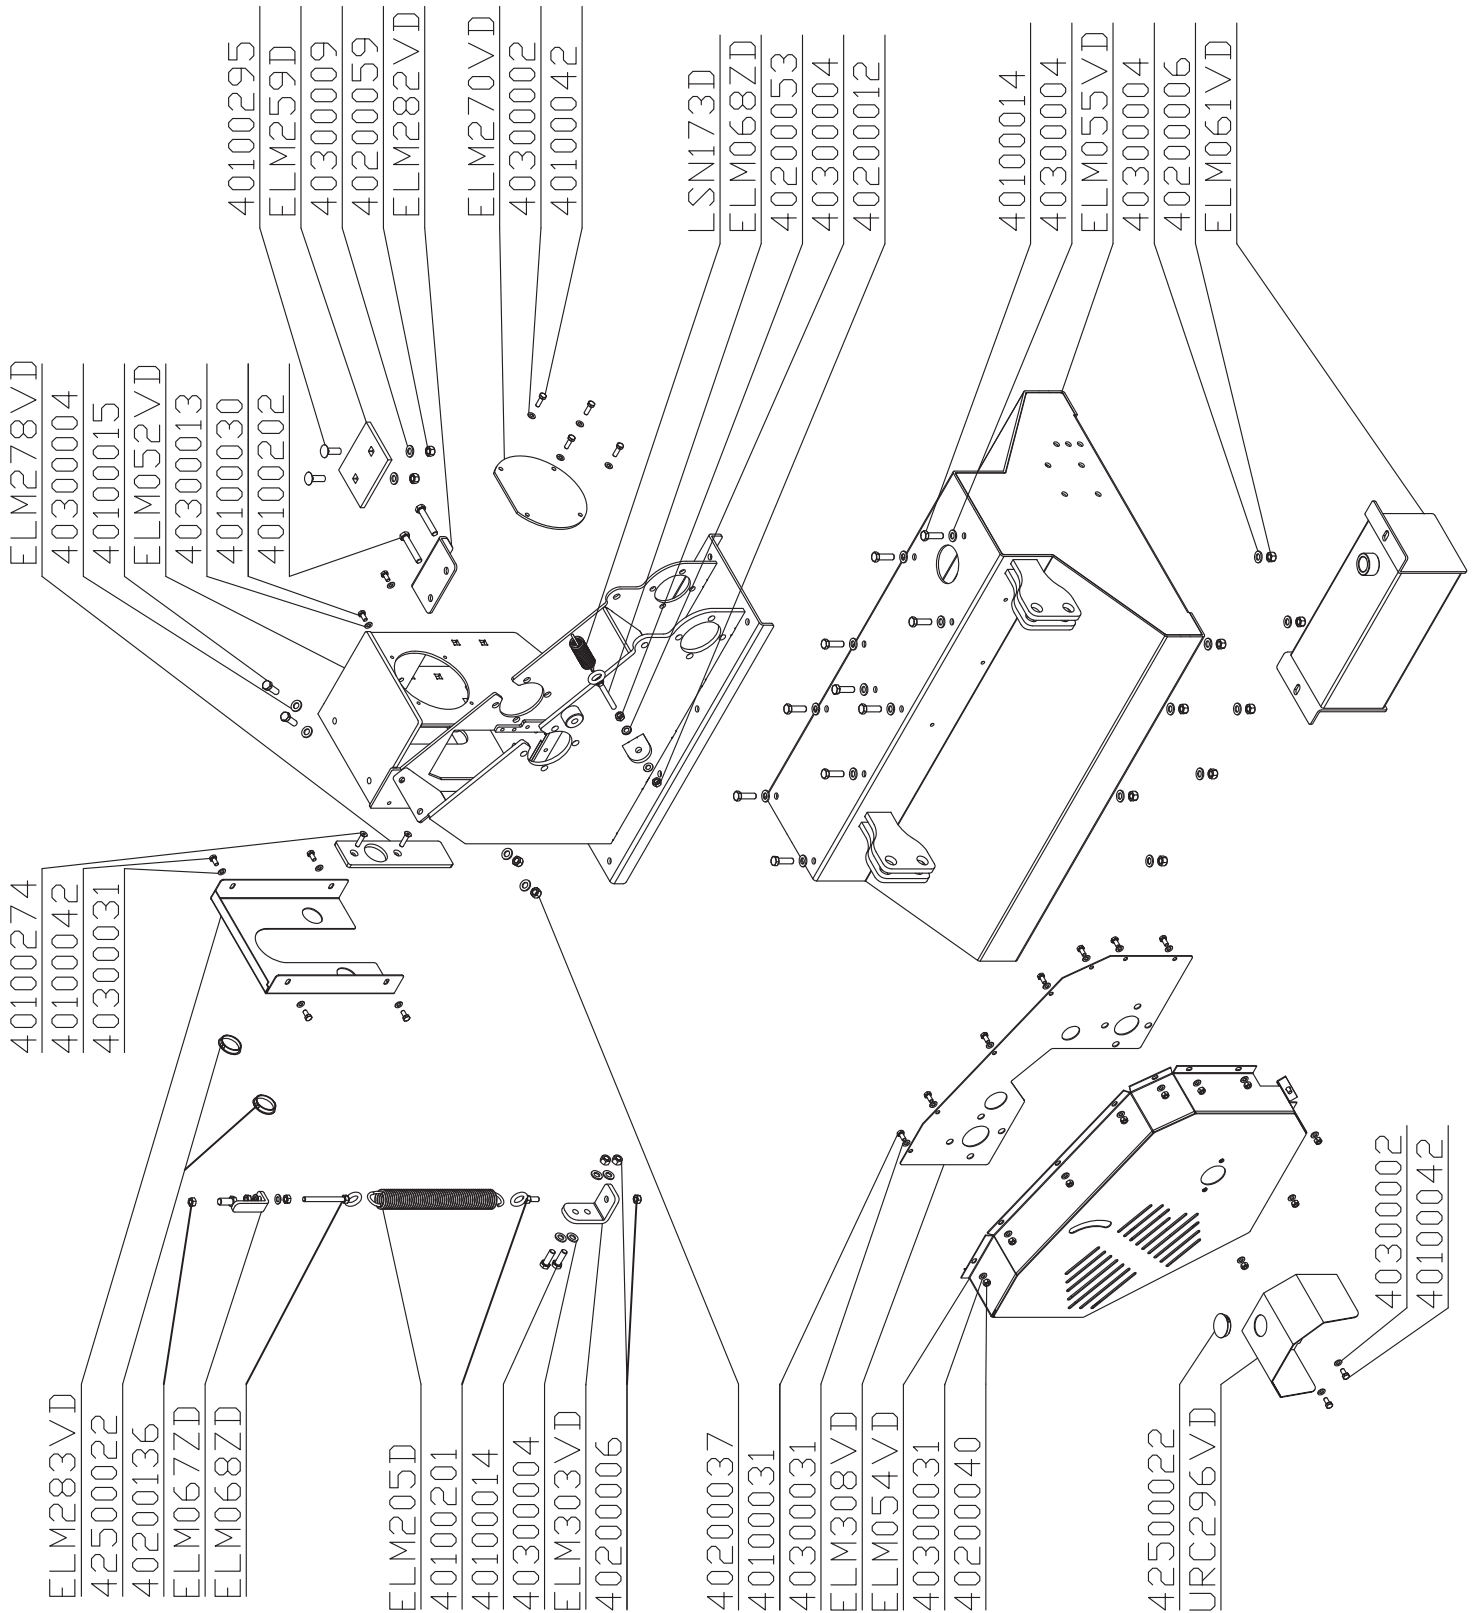

SCORPION

Biotrituratore
Shredder
Broyeur a Vegetaux

TRASMISSIONE - DRIVE TRAIN COMPONENTS - TRANSMISSION

SCORPION

Biotrituratore
Shredder
Broyeur a Vegetaux

TELAIO - FRAME - CHASSIS

SCORPION

Biotrituratore
Shredder
Broyeur a Vegetaux

TELAIO TRAMOGGIA - HOPPER FRAME - CHASSIS TREMIE

SCORPION

Biotrituratore
Shredder
Broyeur a Vegetaux

IMPIANTO IDRAULICO - HYDRAULIC PLANT - CIRCUIT HYDRAULIQUE

SCORPION

Biotrituratore
Shredder
Broyeur a Vegetaux

IMPIANTO IDRAULICO NO STRESS - NO STRESS HYDRAULIC PLANT - CIRCUIT HYDRAULIQUE NO STRESS