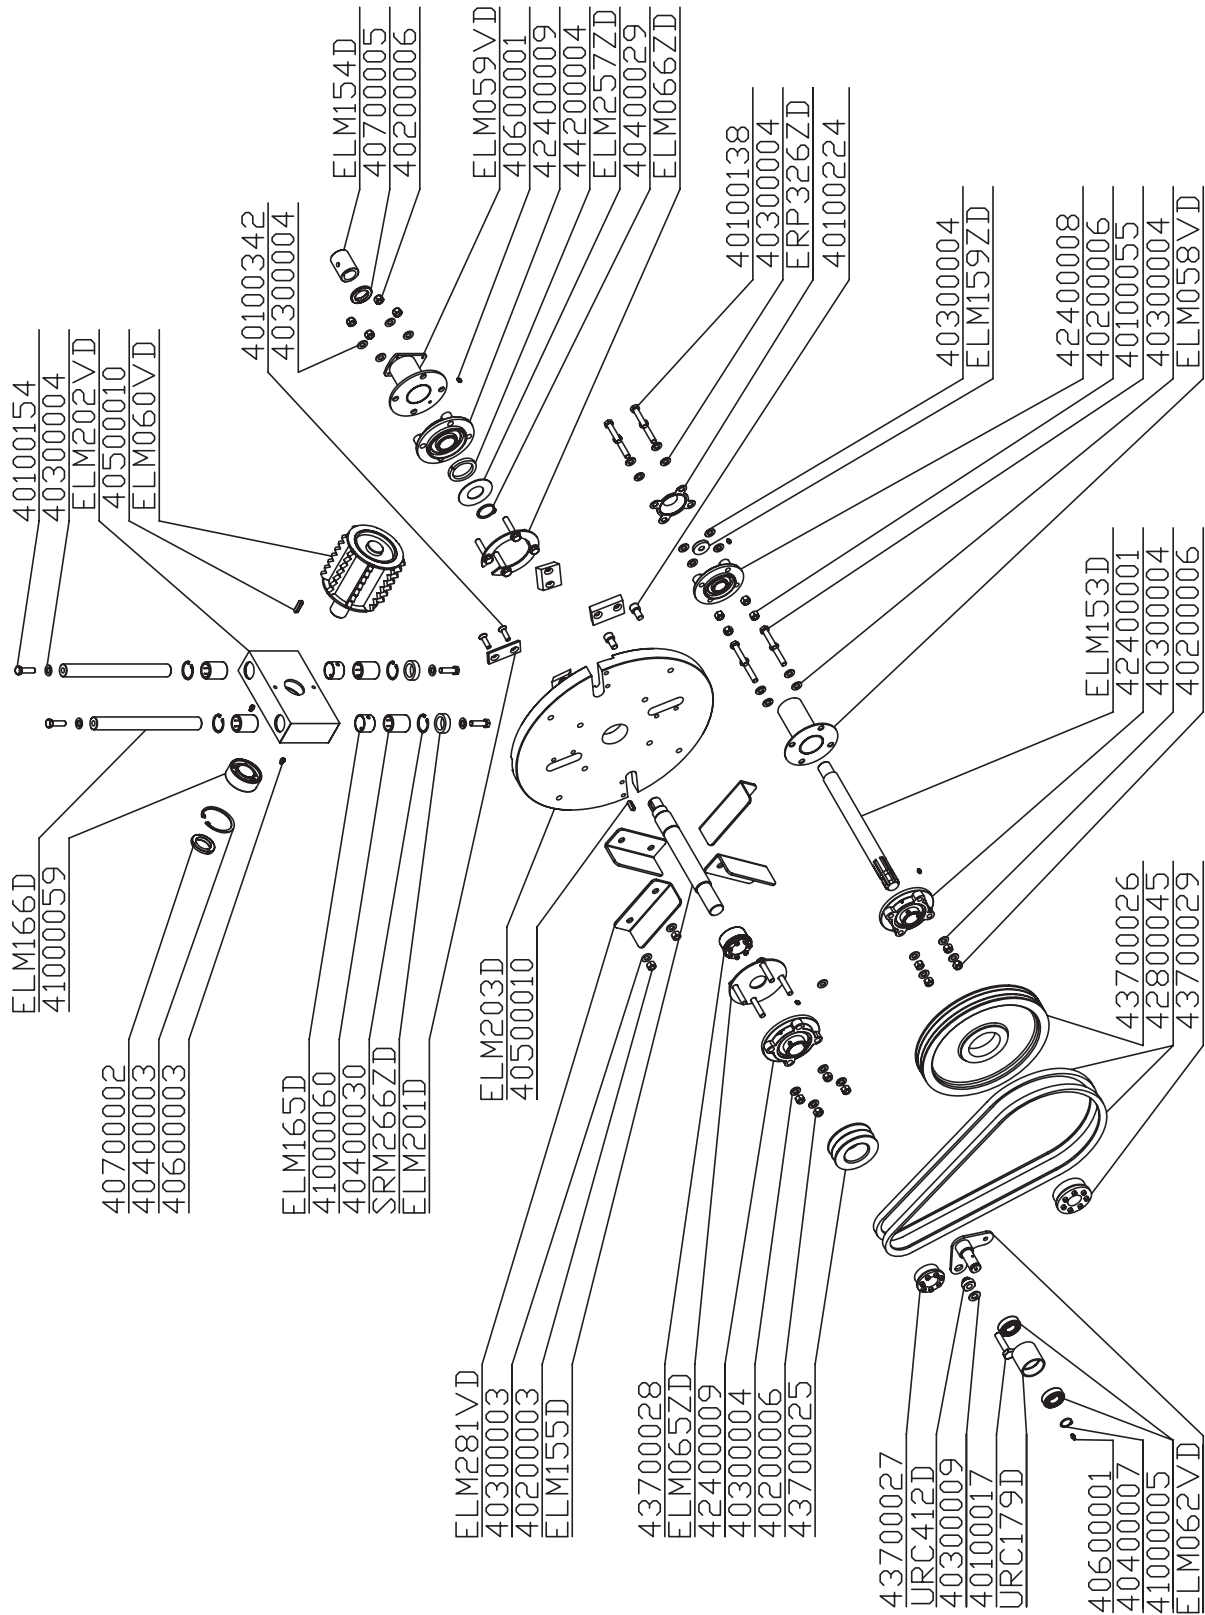

SCORPION

Biotrituratore
Shredder
Broyeur a Vegetaux

TRASMISSIONE - DRIVE TRAIN COMPONENTS - TRANSMISSION

SCORPION

Biotrituratore
Shredder
Broyeur a Vegetaux

TELAIO - FRAME - CHASSIS

SCORPION

Biotrituratore
Shredder
Broyeur a Vegetaux

TELAIO TRAMOGGIA - HOPPER FRAME - CHASSIS TREMIE

SCORPION

Biotrituratore
Shredder
Broyeur a Vegetaux

IMPIANTO IDRAULICO - HYDRAULIC PLANT - CIRCUIT HYDRAULIQUE

SCORPION

Biotrituratore
Shredder
Broyeur a Vegetaux

IMPIANTO IDRAULICO NO STRESS - NO STRESS HYDRAULIC PLANT - CIRCUIT HYDRAULIQUE NO STRESS